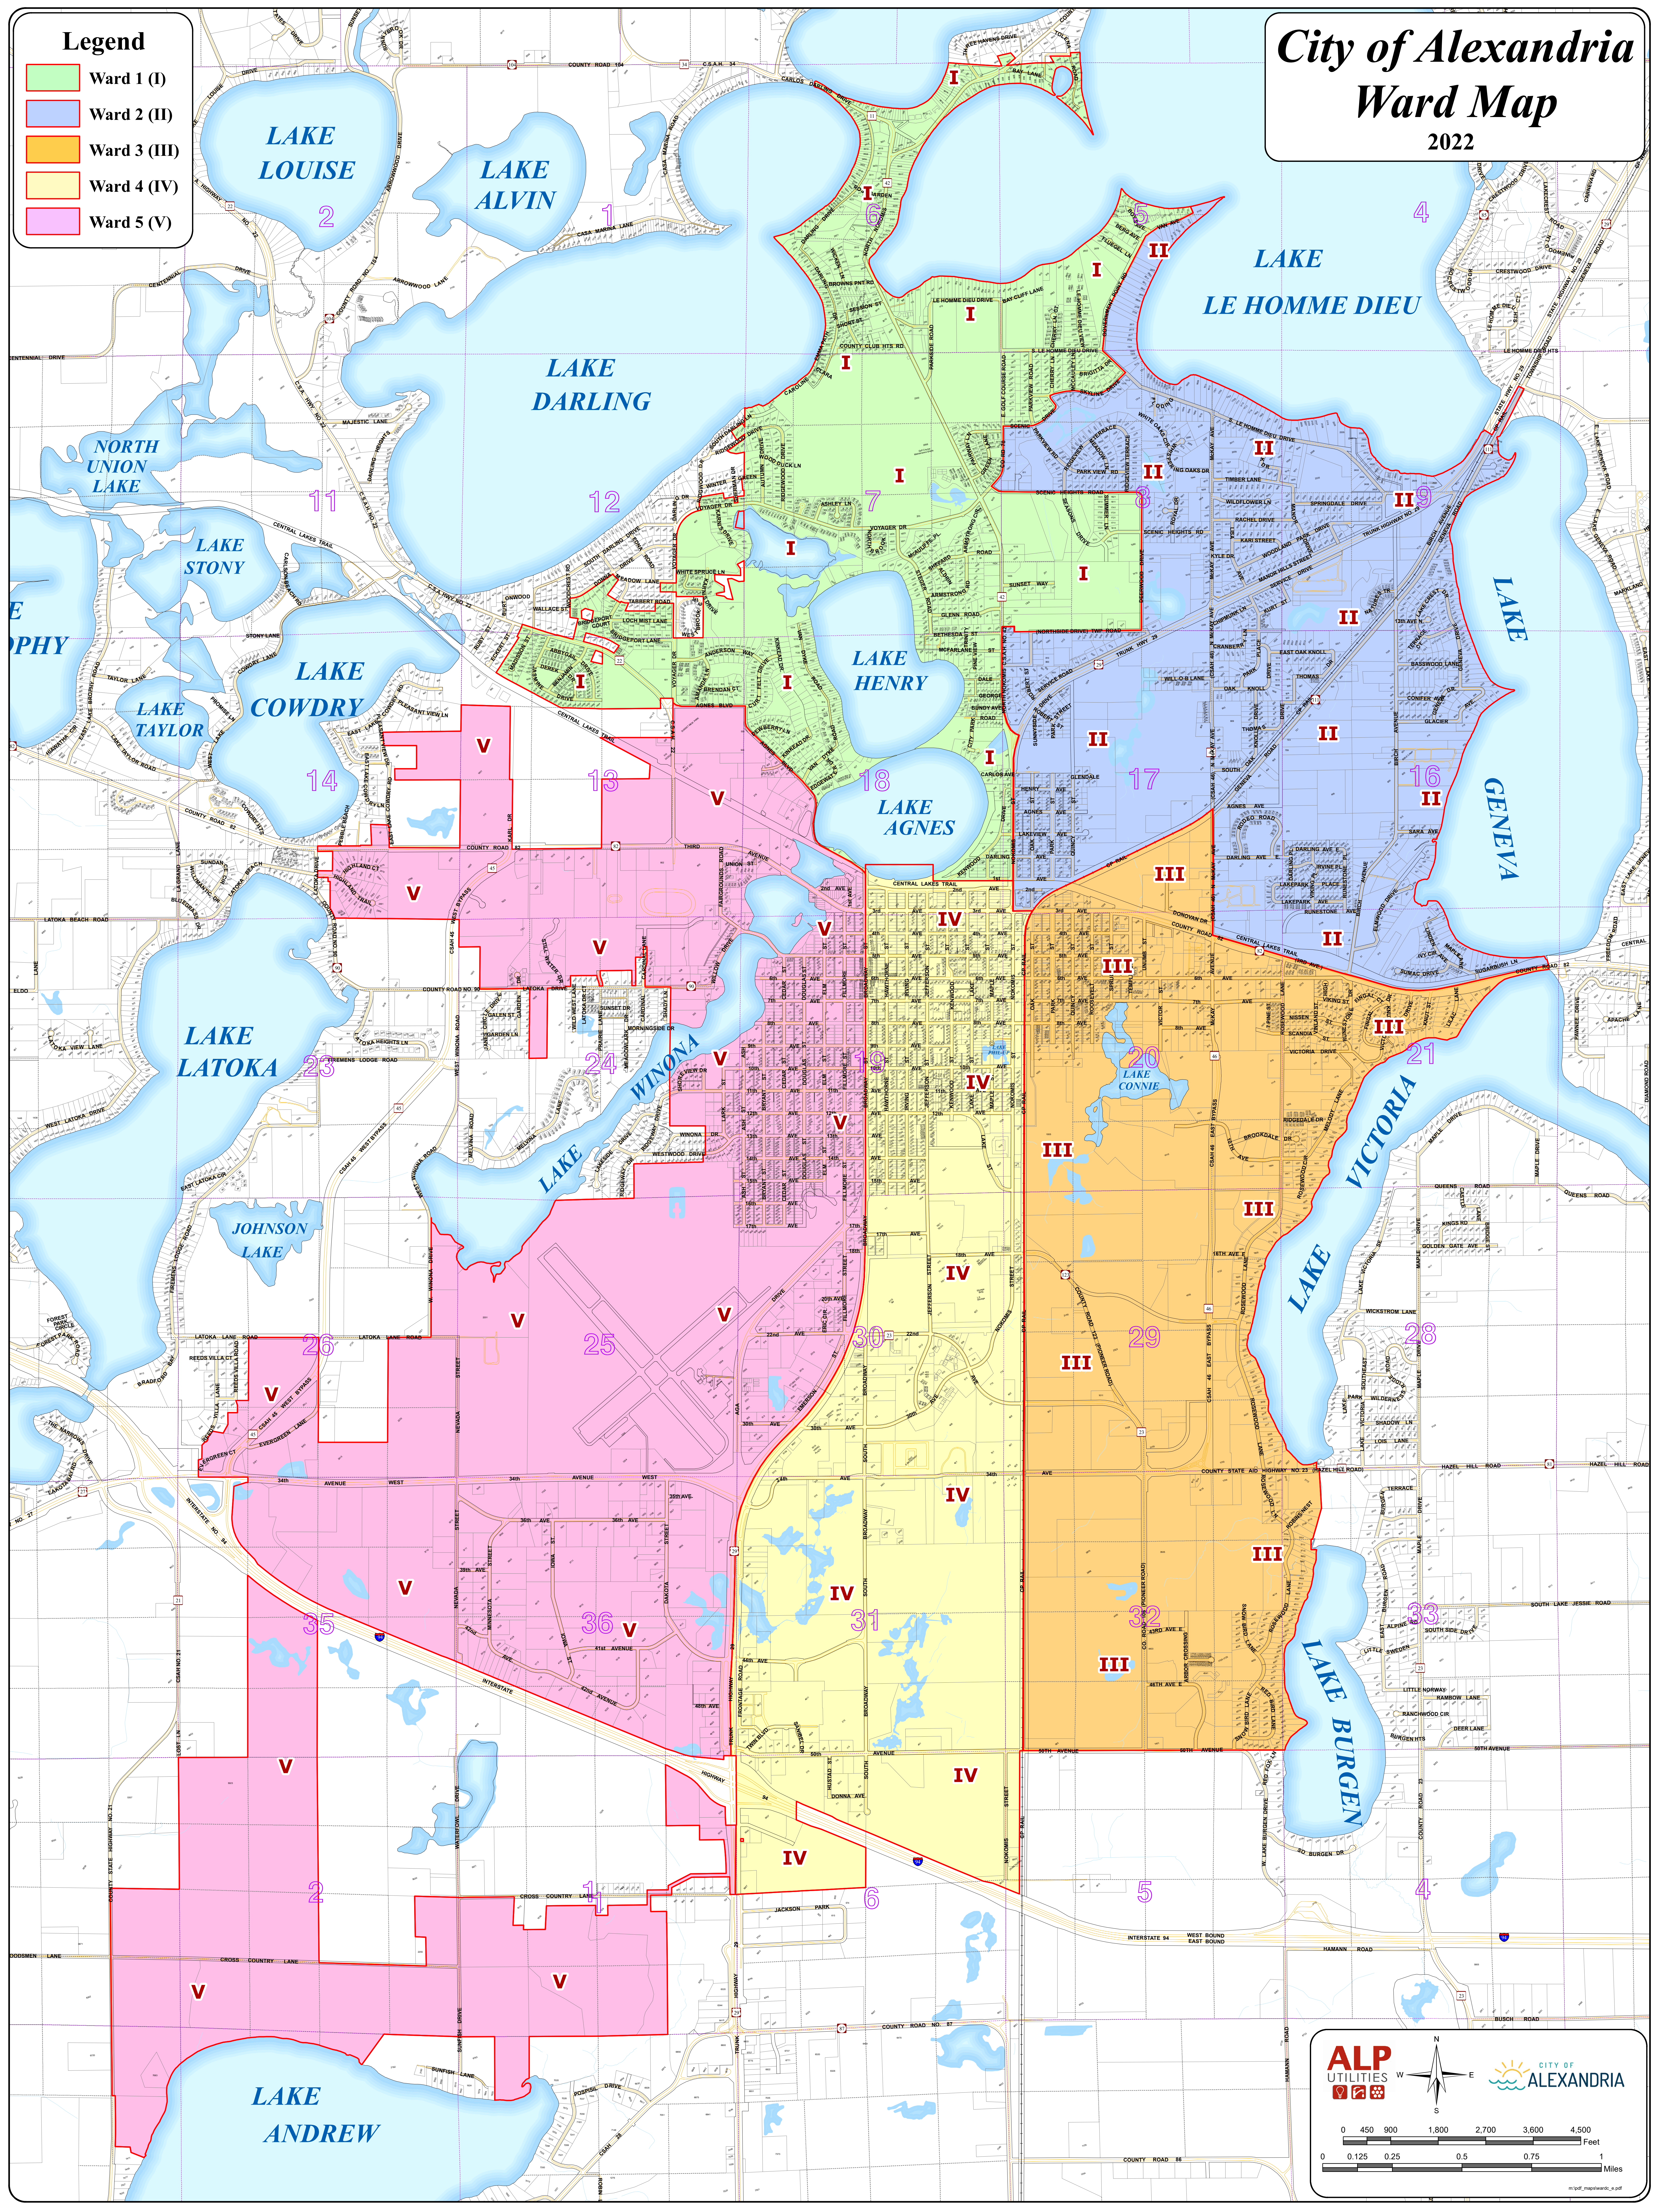

City of Alexandria Ward Map 2022

Legend

- Ward 1 (I)
- Ward 2 (II)
- Ward 3 (III)
- Ward 4 (IV)
- Ward 5 (V)

ALP UTILITIES CITY OF ALEXANDRIA

0 450 900 1,800 2,700 3,600 4,500 Feet
0 0.125 0.25 0.5 0.75 1 Miles