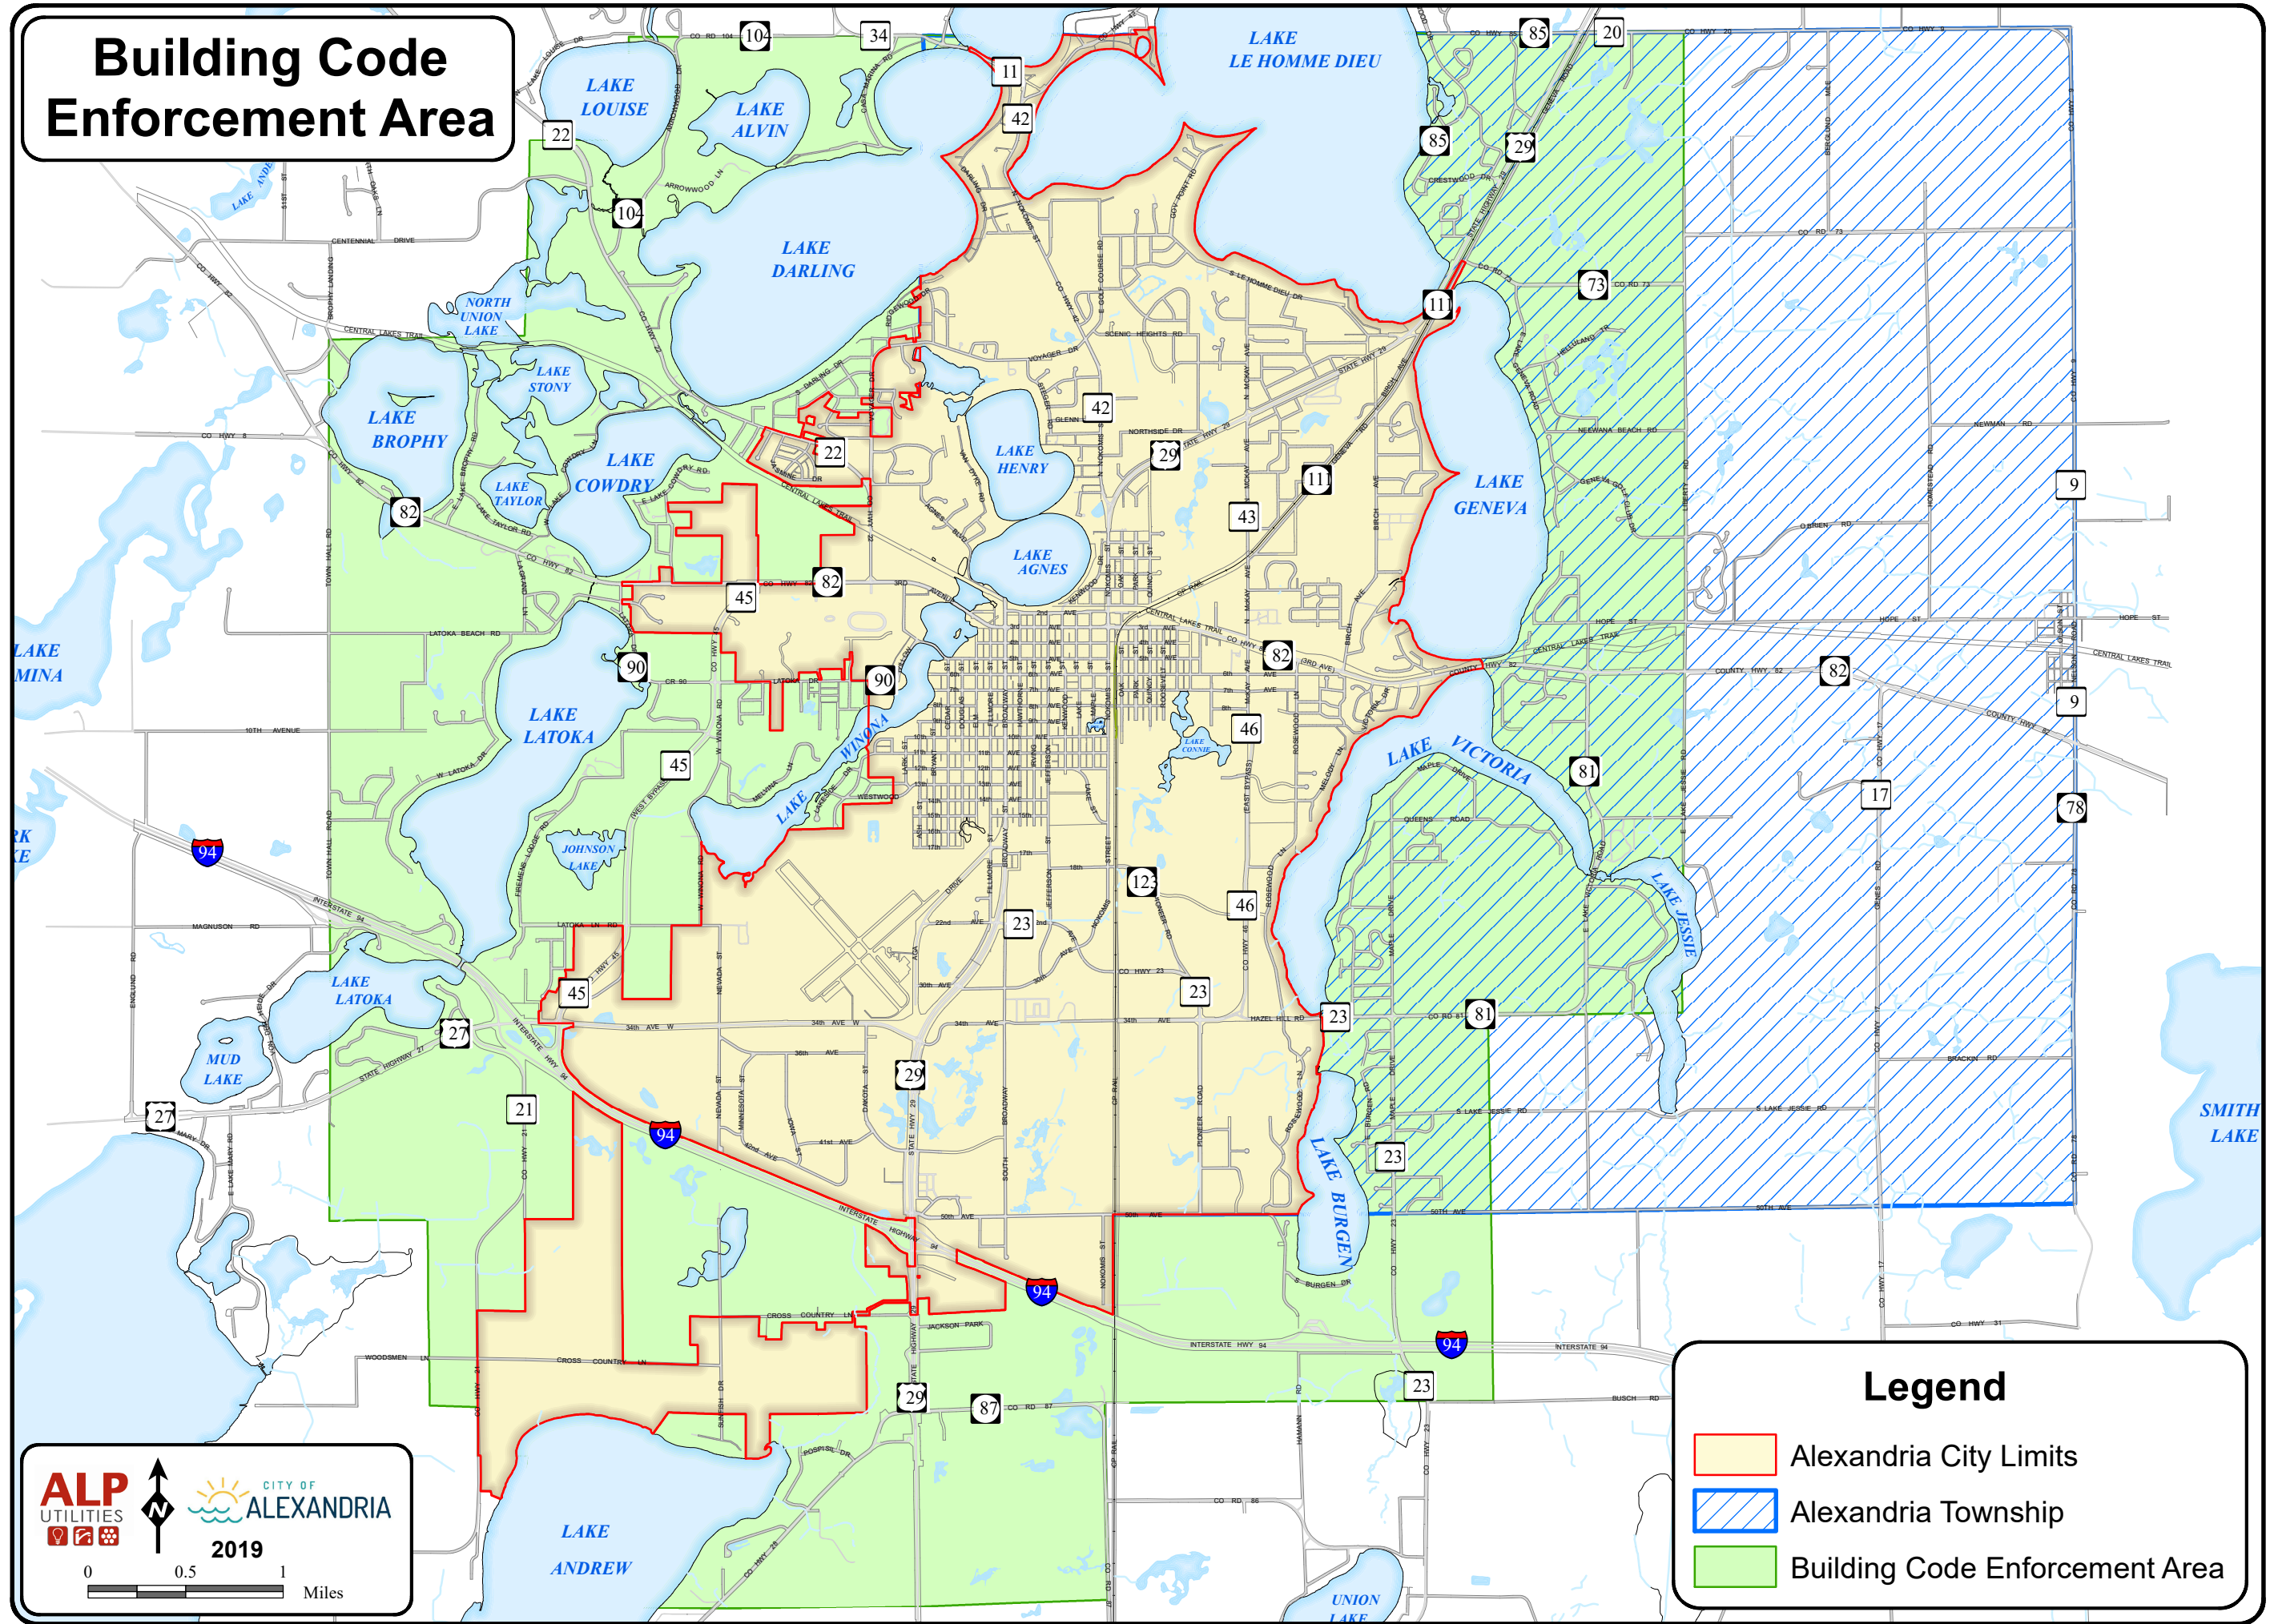

Building Code Enforcement Area

Legend

- Alexandria City Limits
- Alexandria Township
- Building Code Enforcement Area

 2019