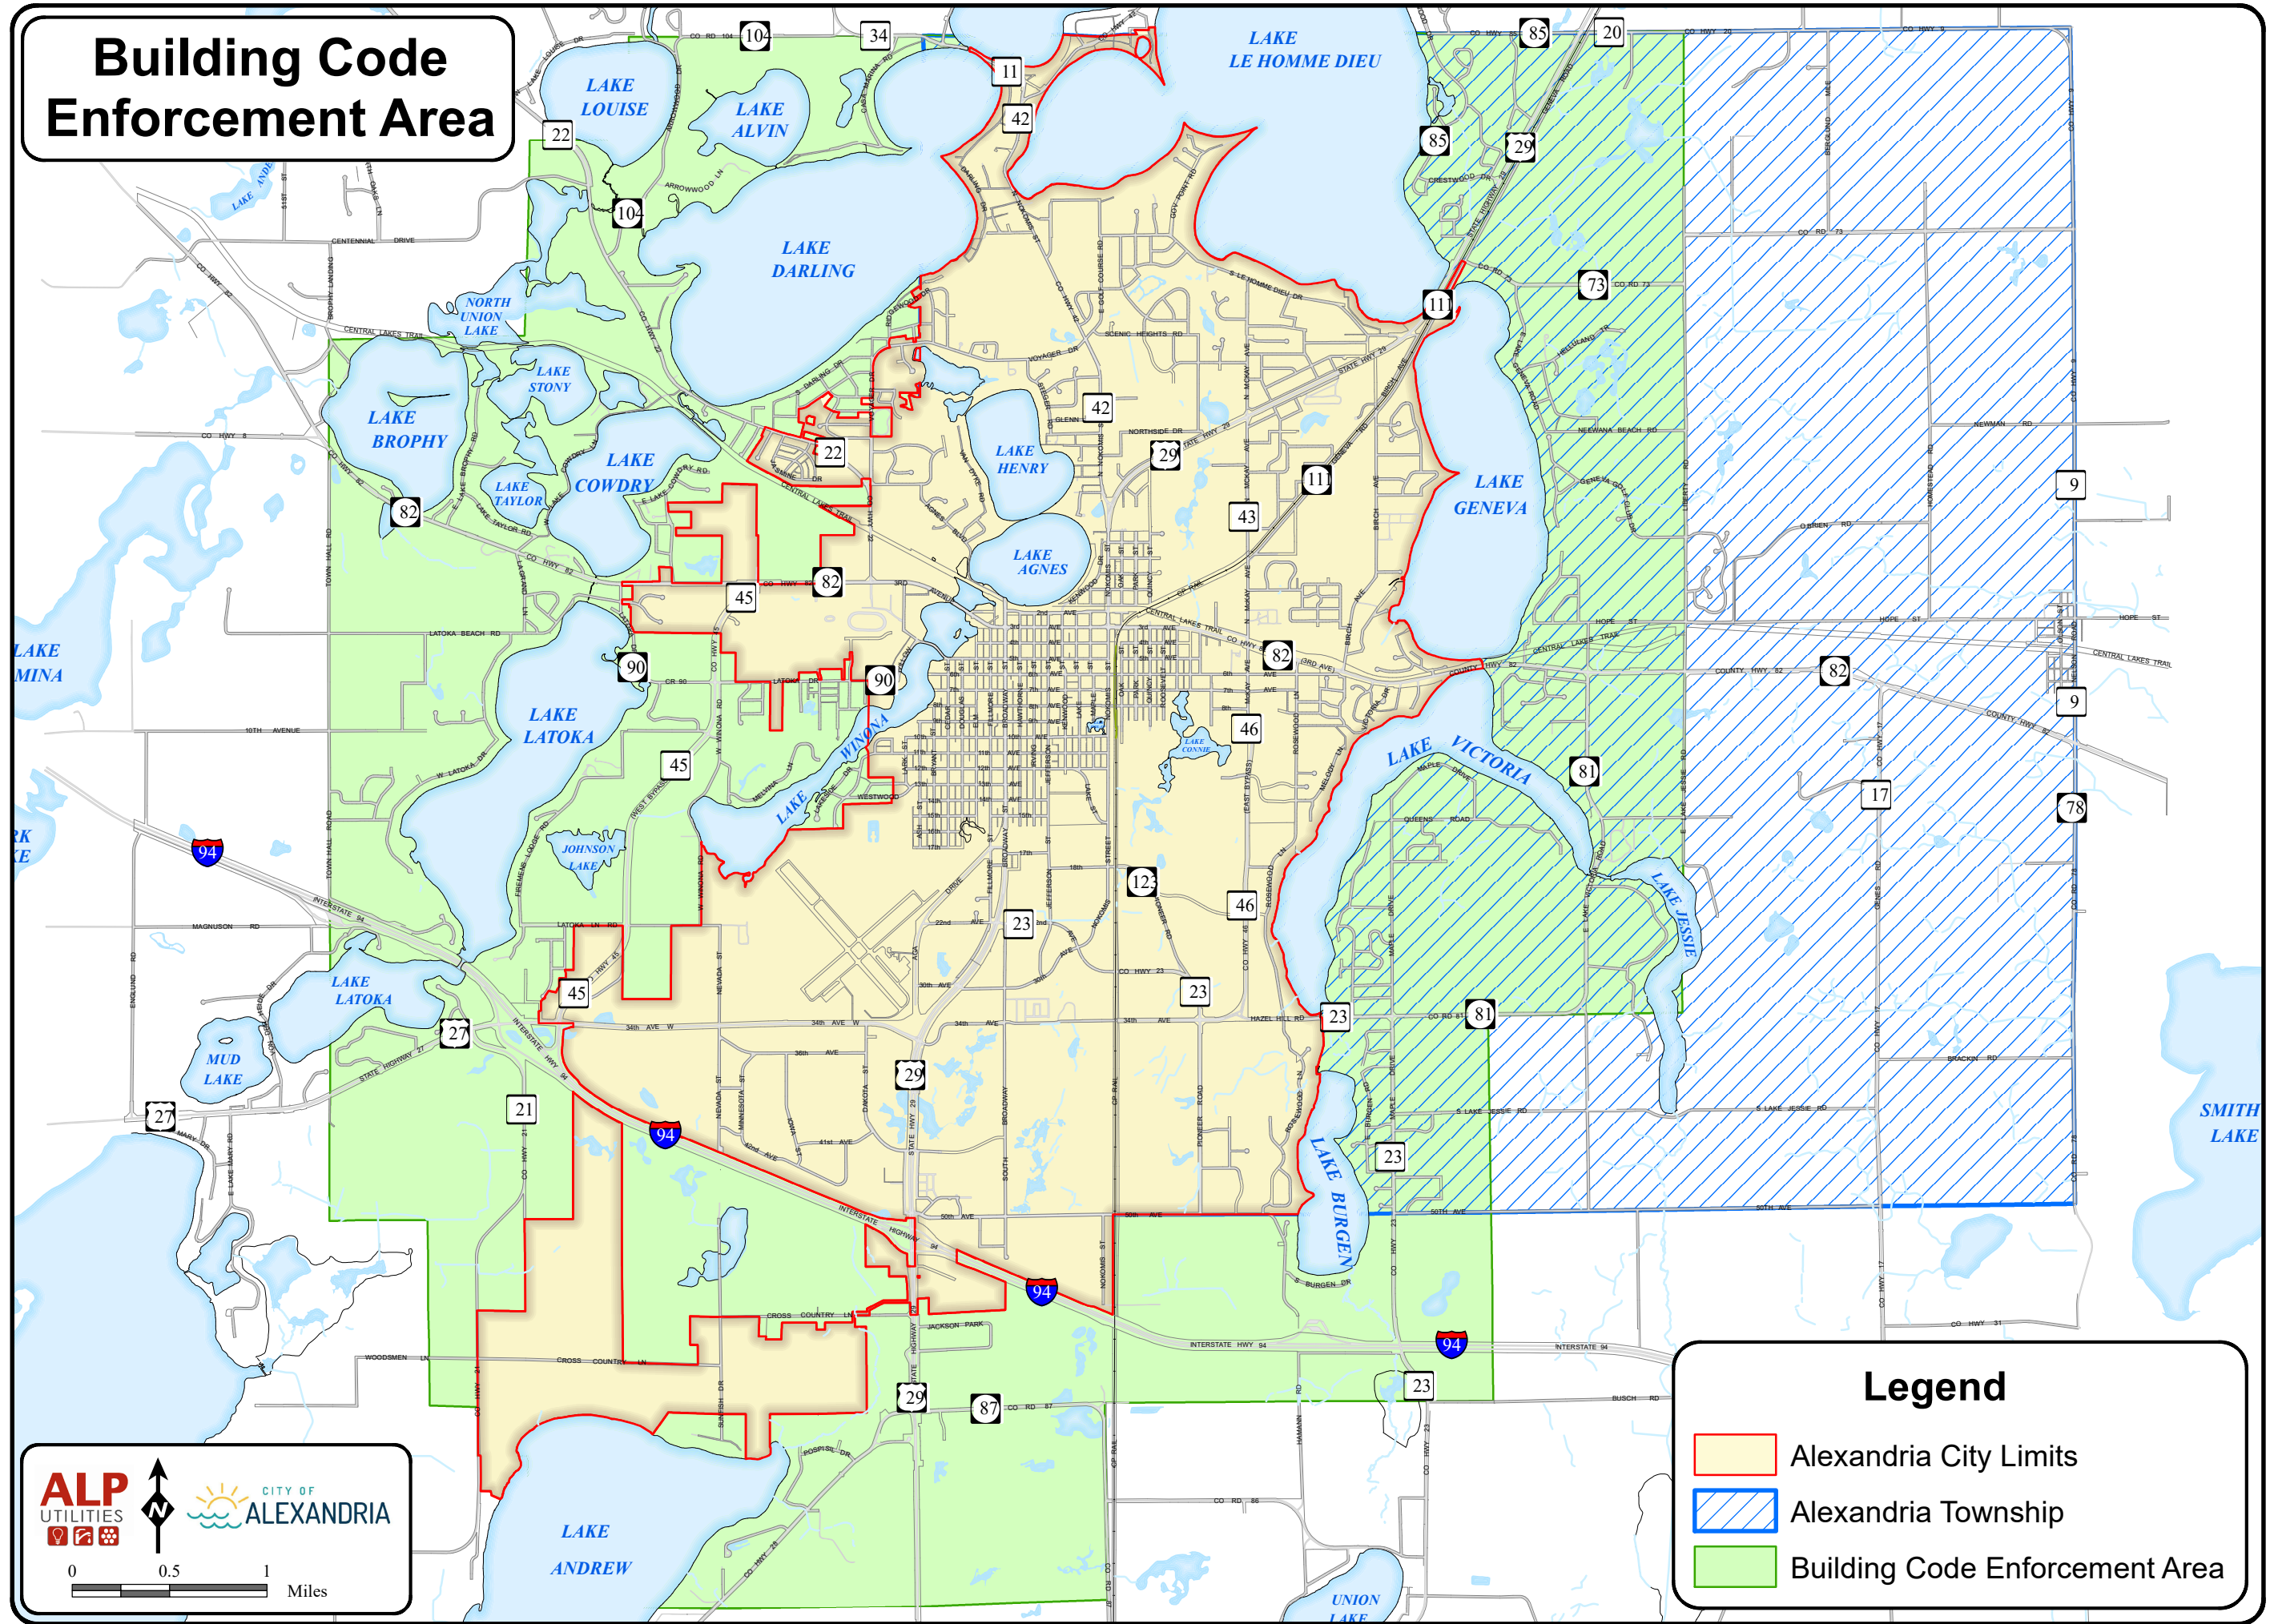

# Building Code Enforcement Area

## Legend

-  Alexandria City Limits
-  Alexandria Township
-  Building Code Enforcement Area

**ALP UTILITIES**  

  
**CITY OF ALEXANDRIA**  

0 0.5 1 Miles