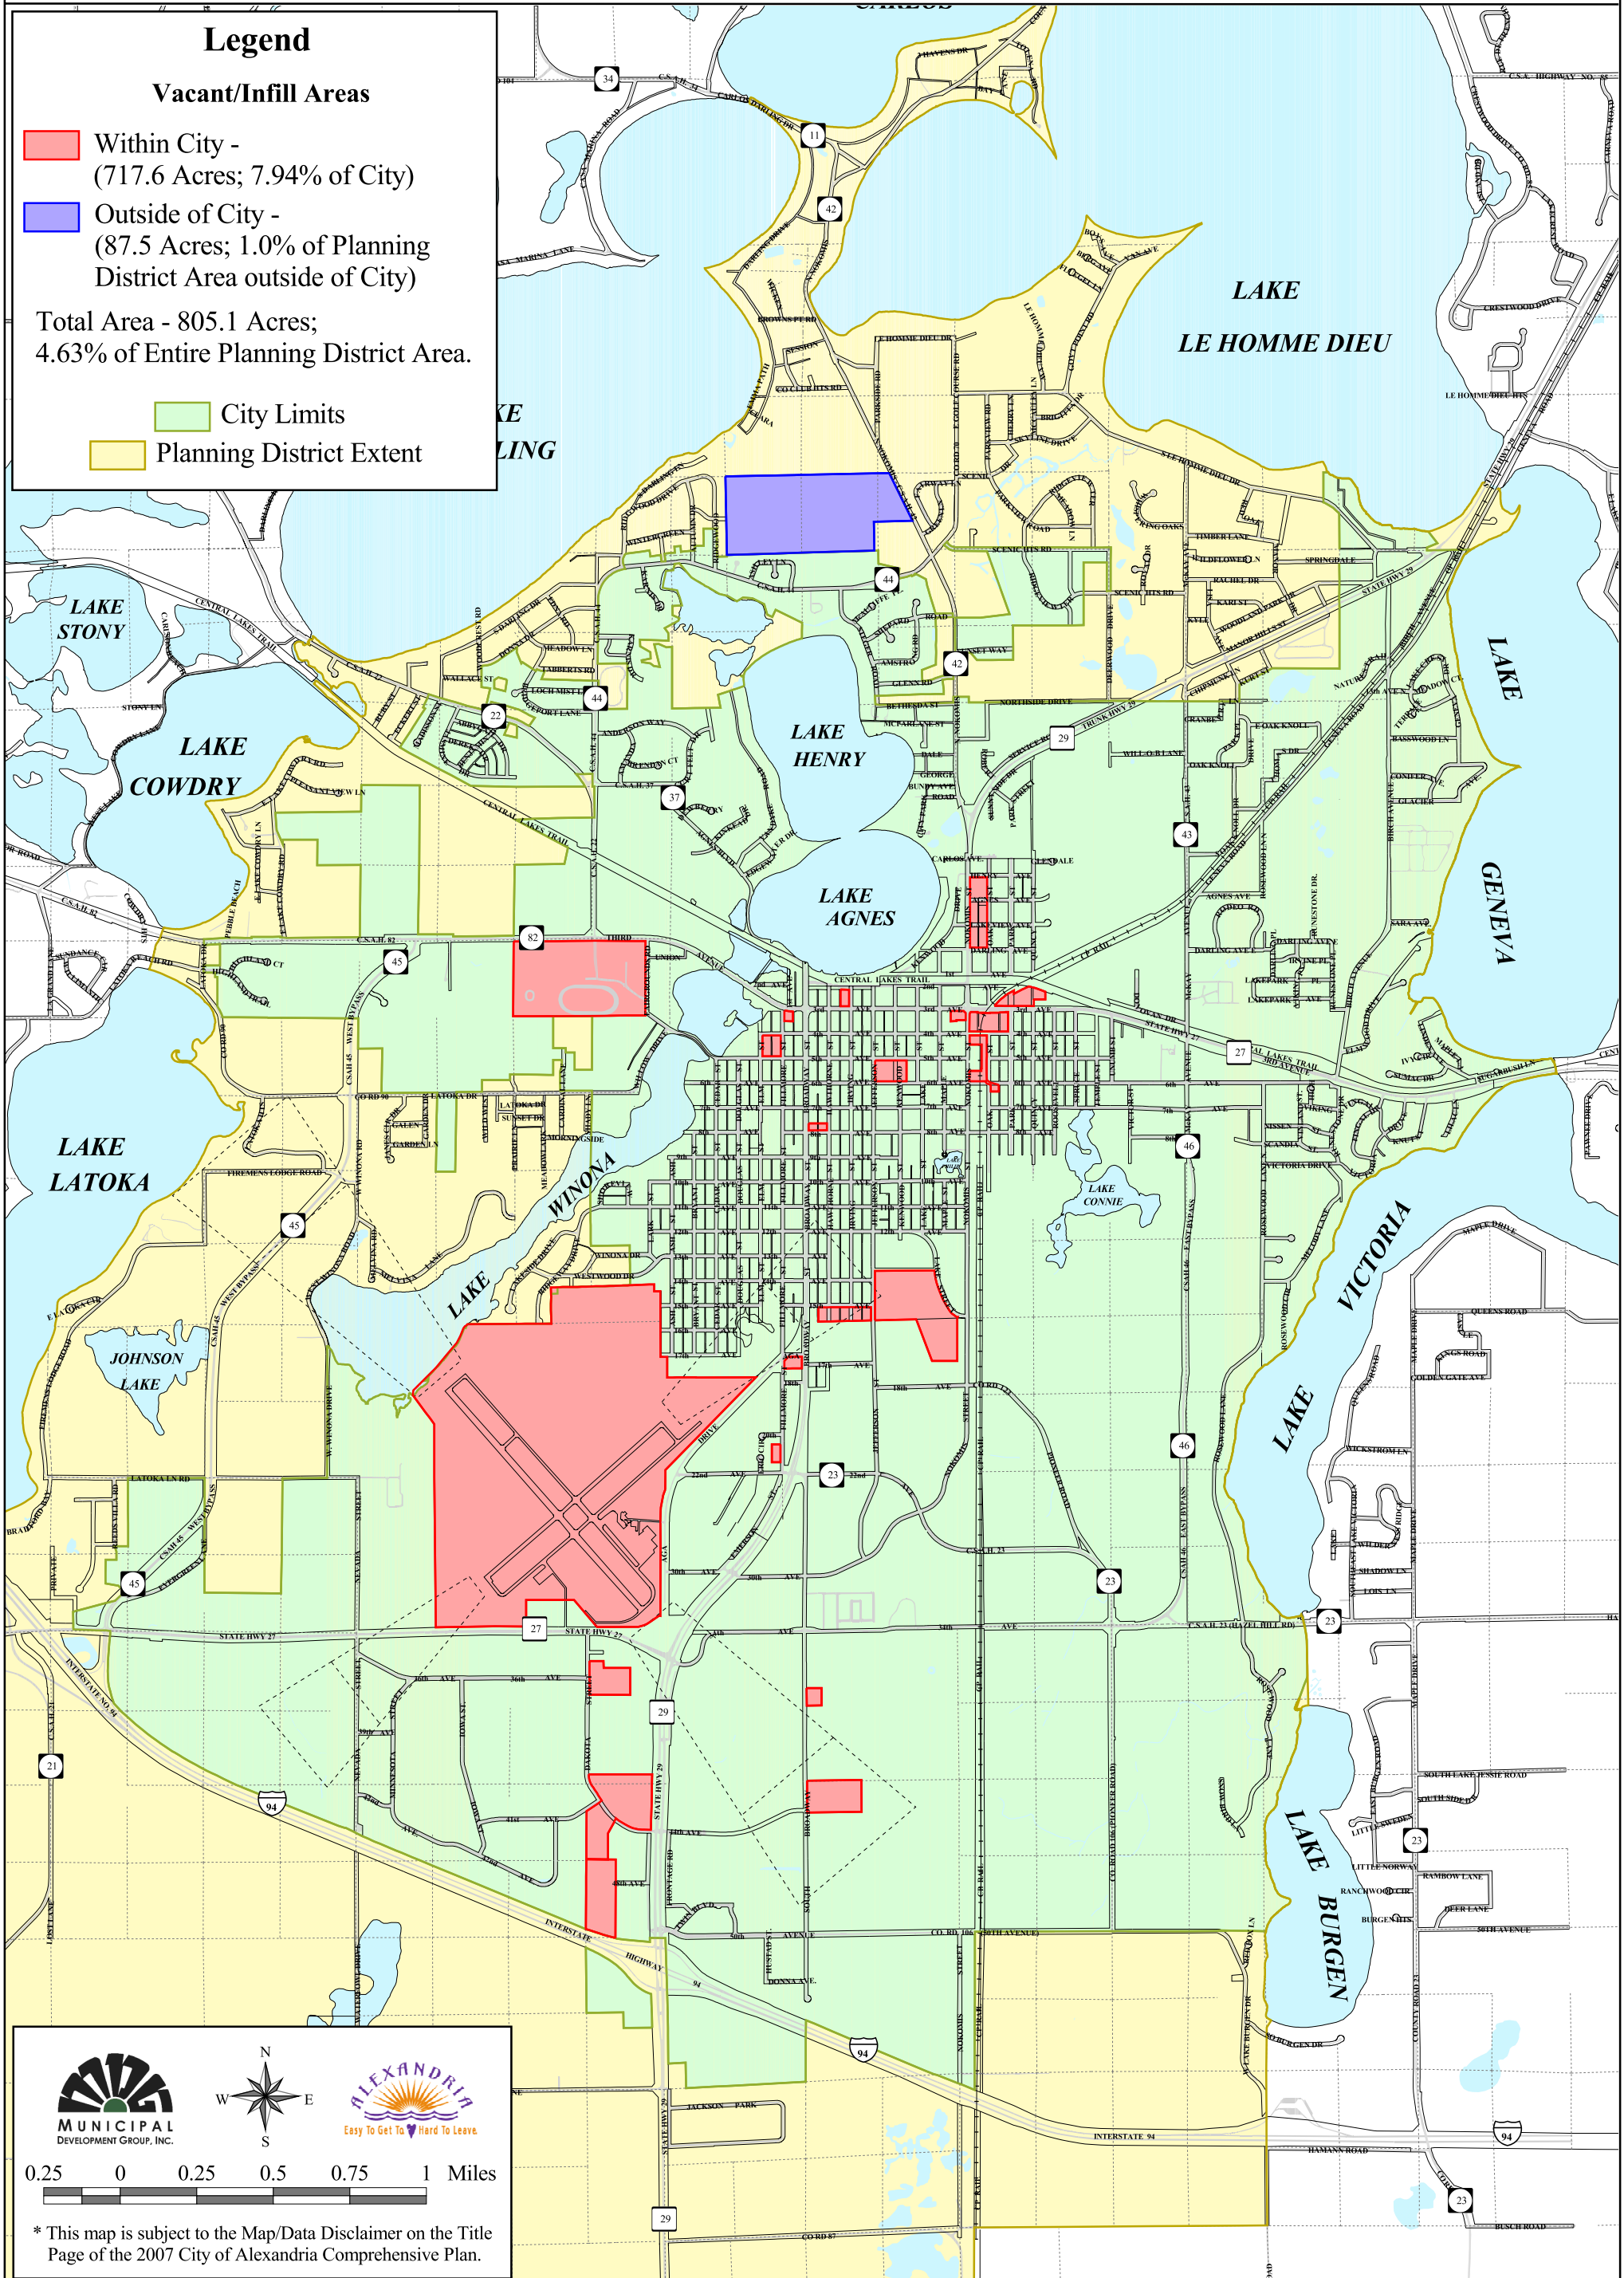

City of Alexandria - 2007 Comprehensive Plan

Map 5-3, Vacant/Infill Areas

Legend

Vacant/Infill Areas

- Within City -
(717.6 Acres; 7.94% of City)
- Outside of City -
(87.5 Acres; 1.0% of Planning
District Area outside of City)

Total Area - 805.1 Acres;
4.63% of Entire Planning District Area.

- City Limits
- Planning District Extent

0.25 0 0.25 0.5 0.75 1 Miles

* This map is subject to the Map/Data Disclaimer on the Title Page of the 2007 City of Alexandria Comprehensive Plan.