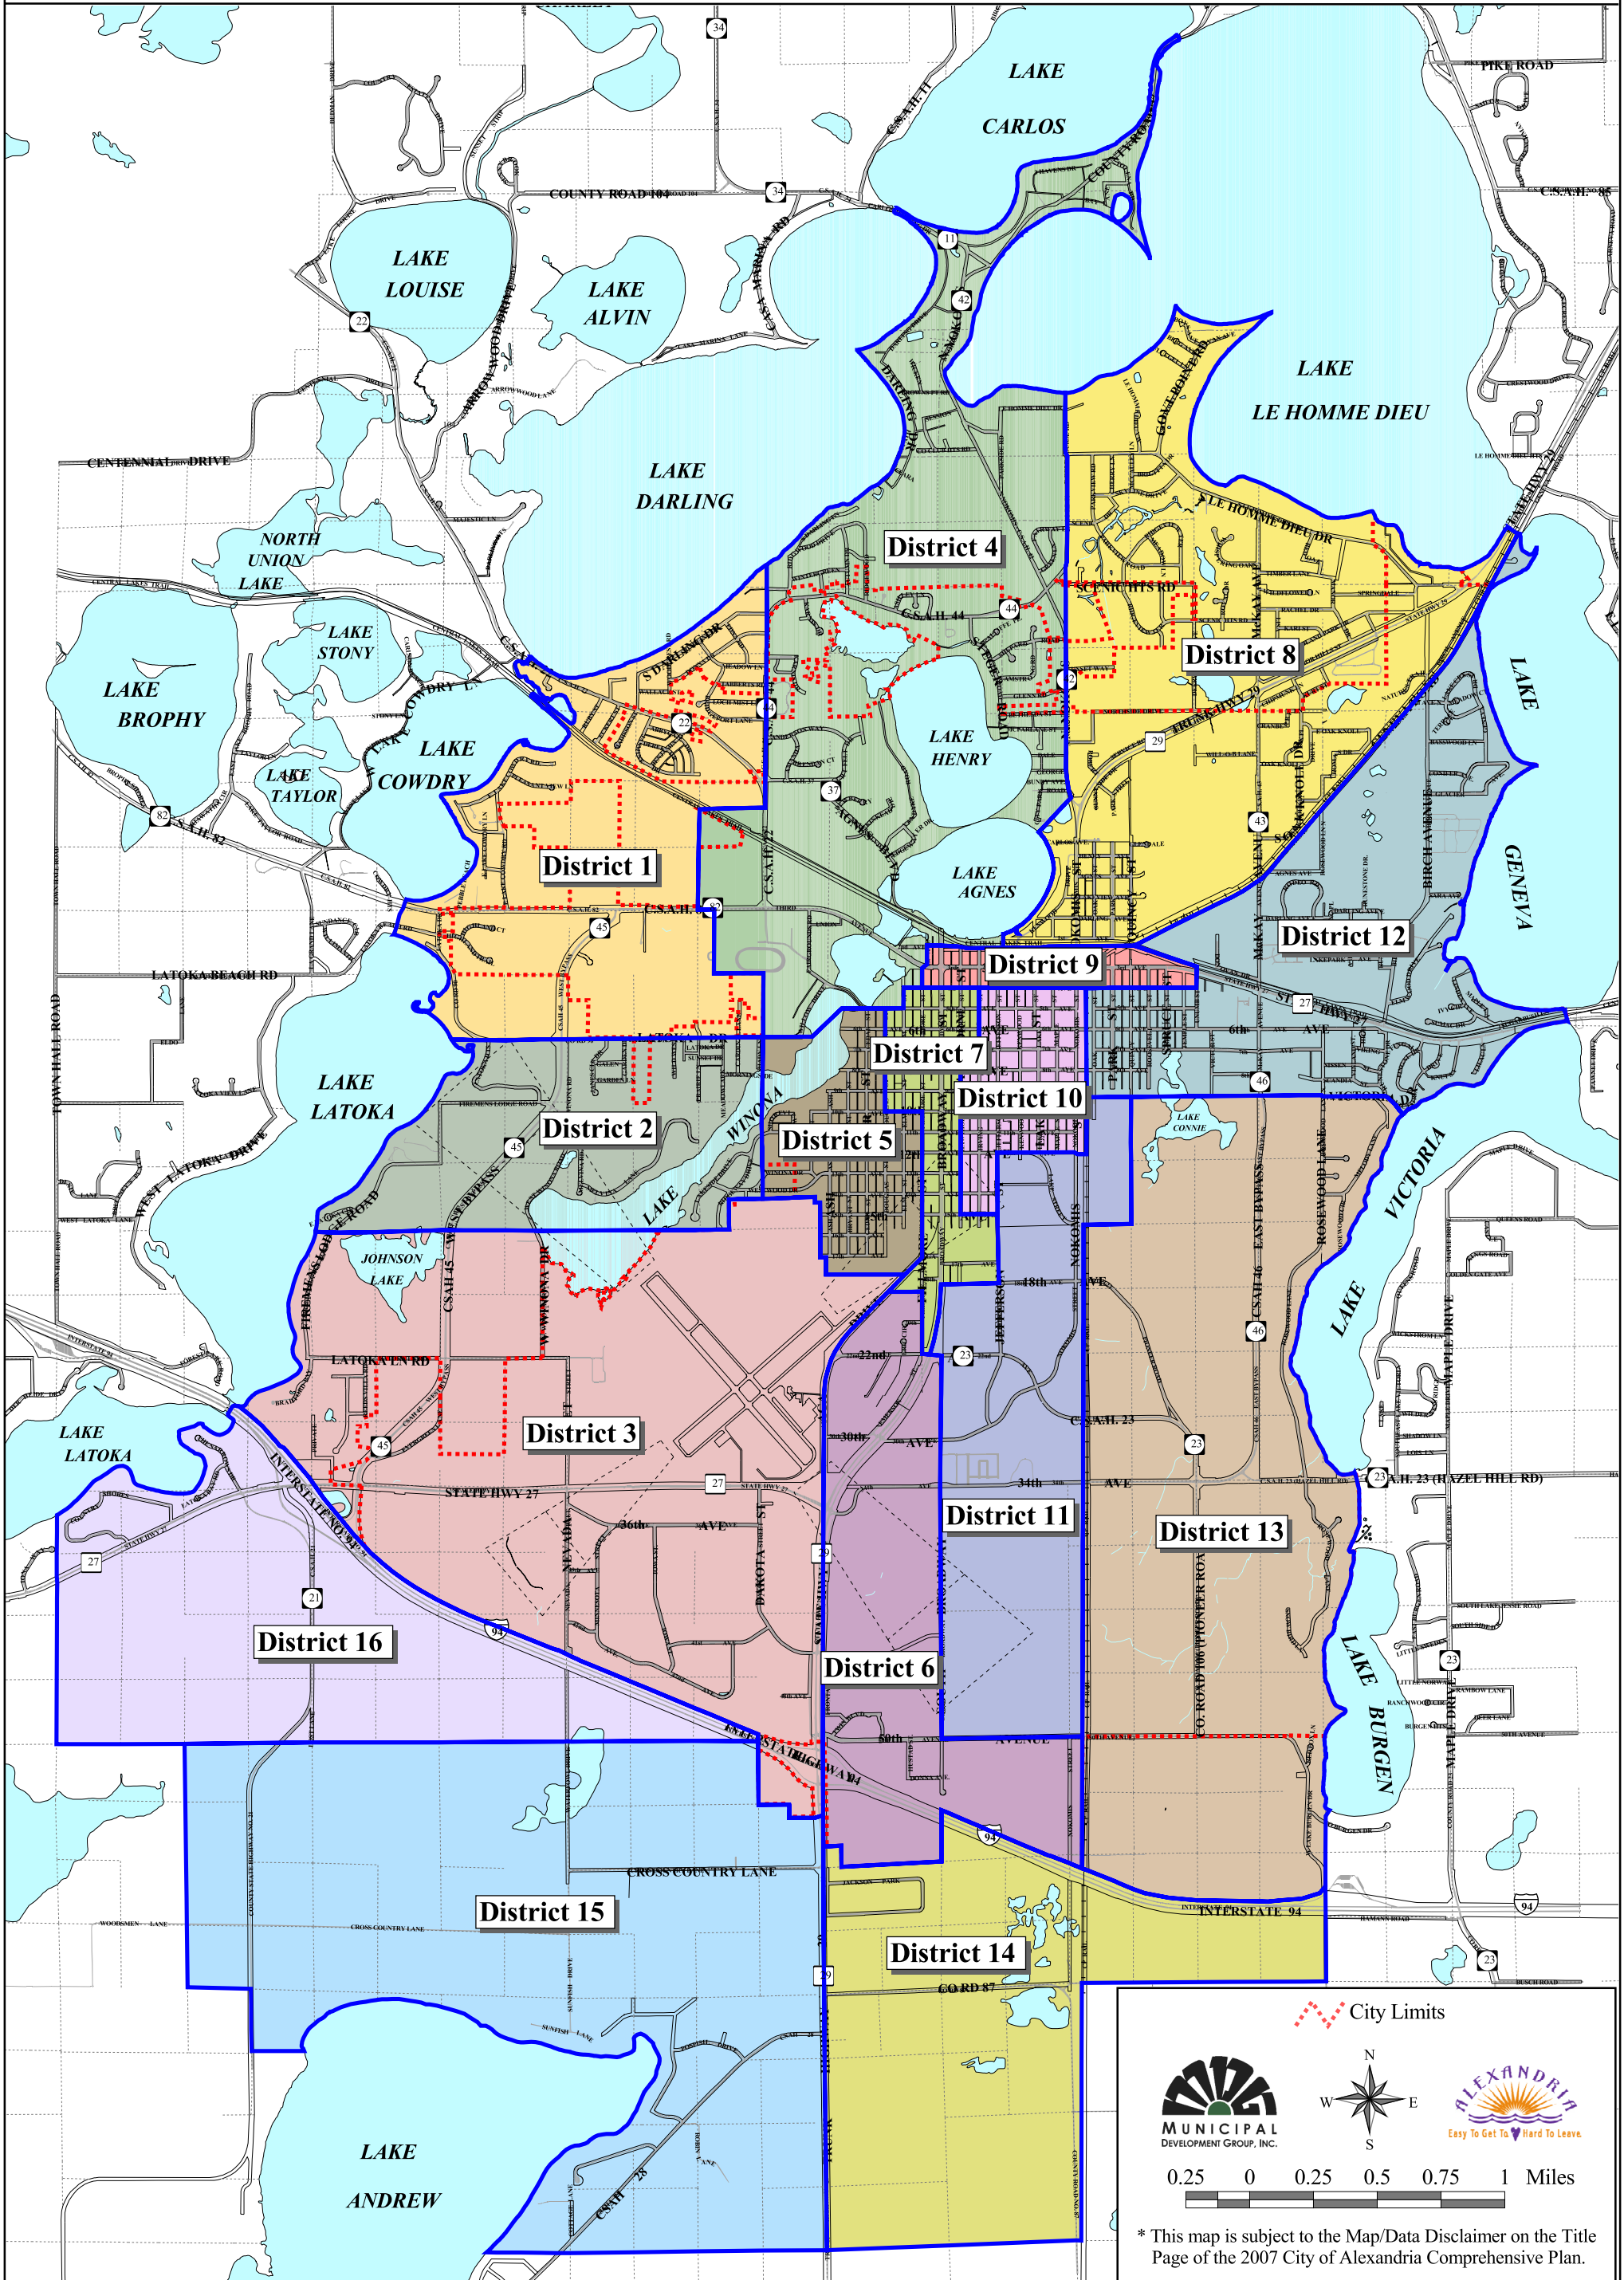

City of Alexandria - 2007 Comprehensive Plan

Map 5-6, Planning Districts

City Limits

0.25 0 0.25 0.5 0.75 1 Miles

* This map is subject to the Map/Data Disclaimer on the Title Page of the 2007 City of Alexandria Comprehensive Plan.