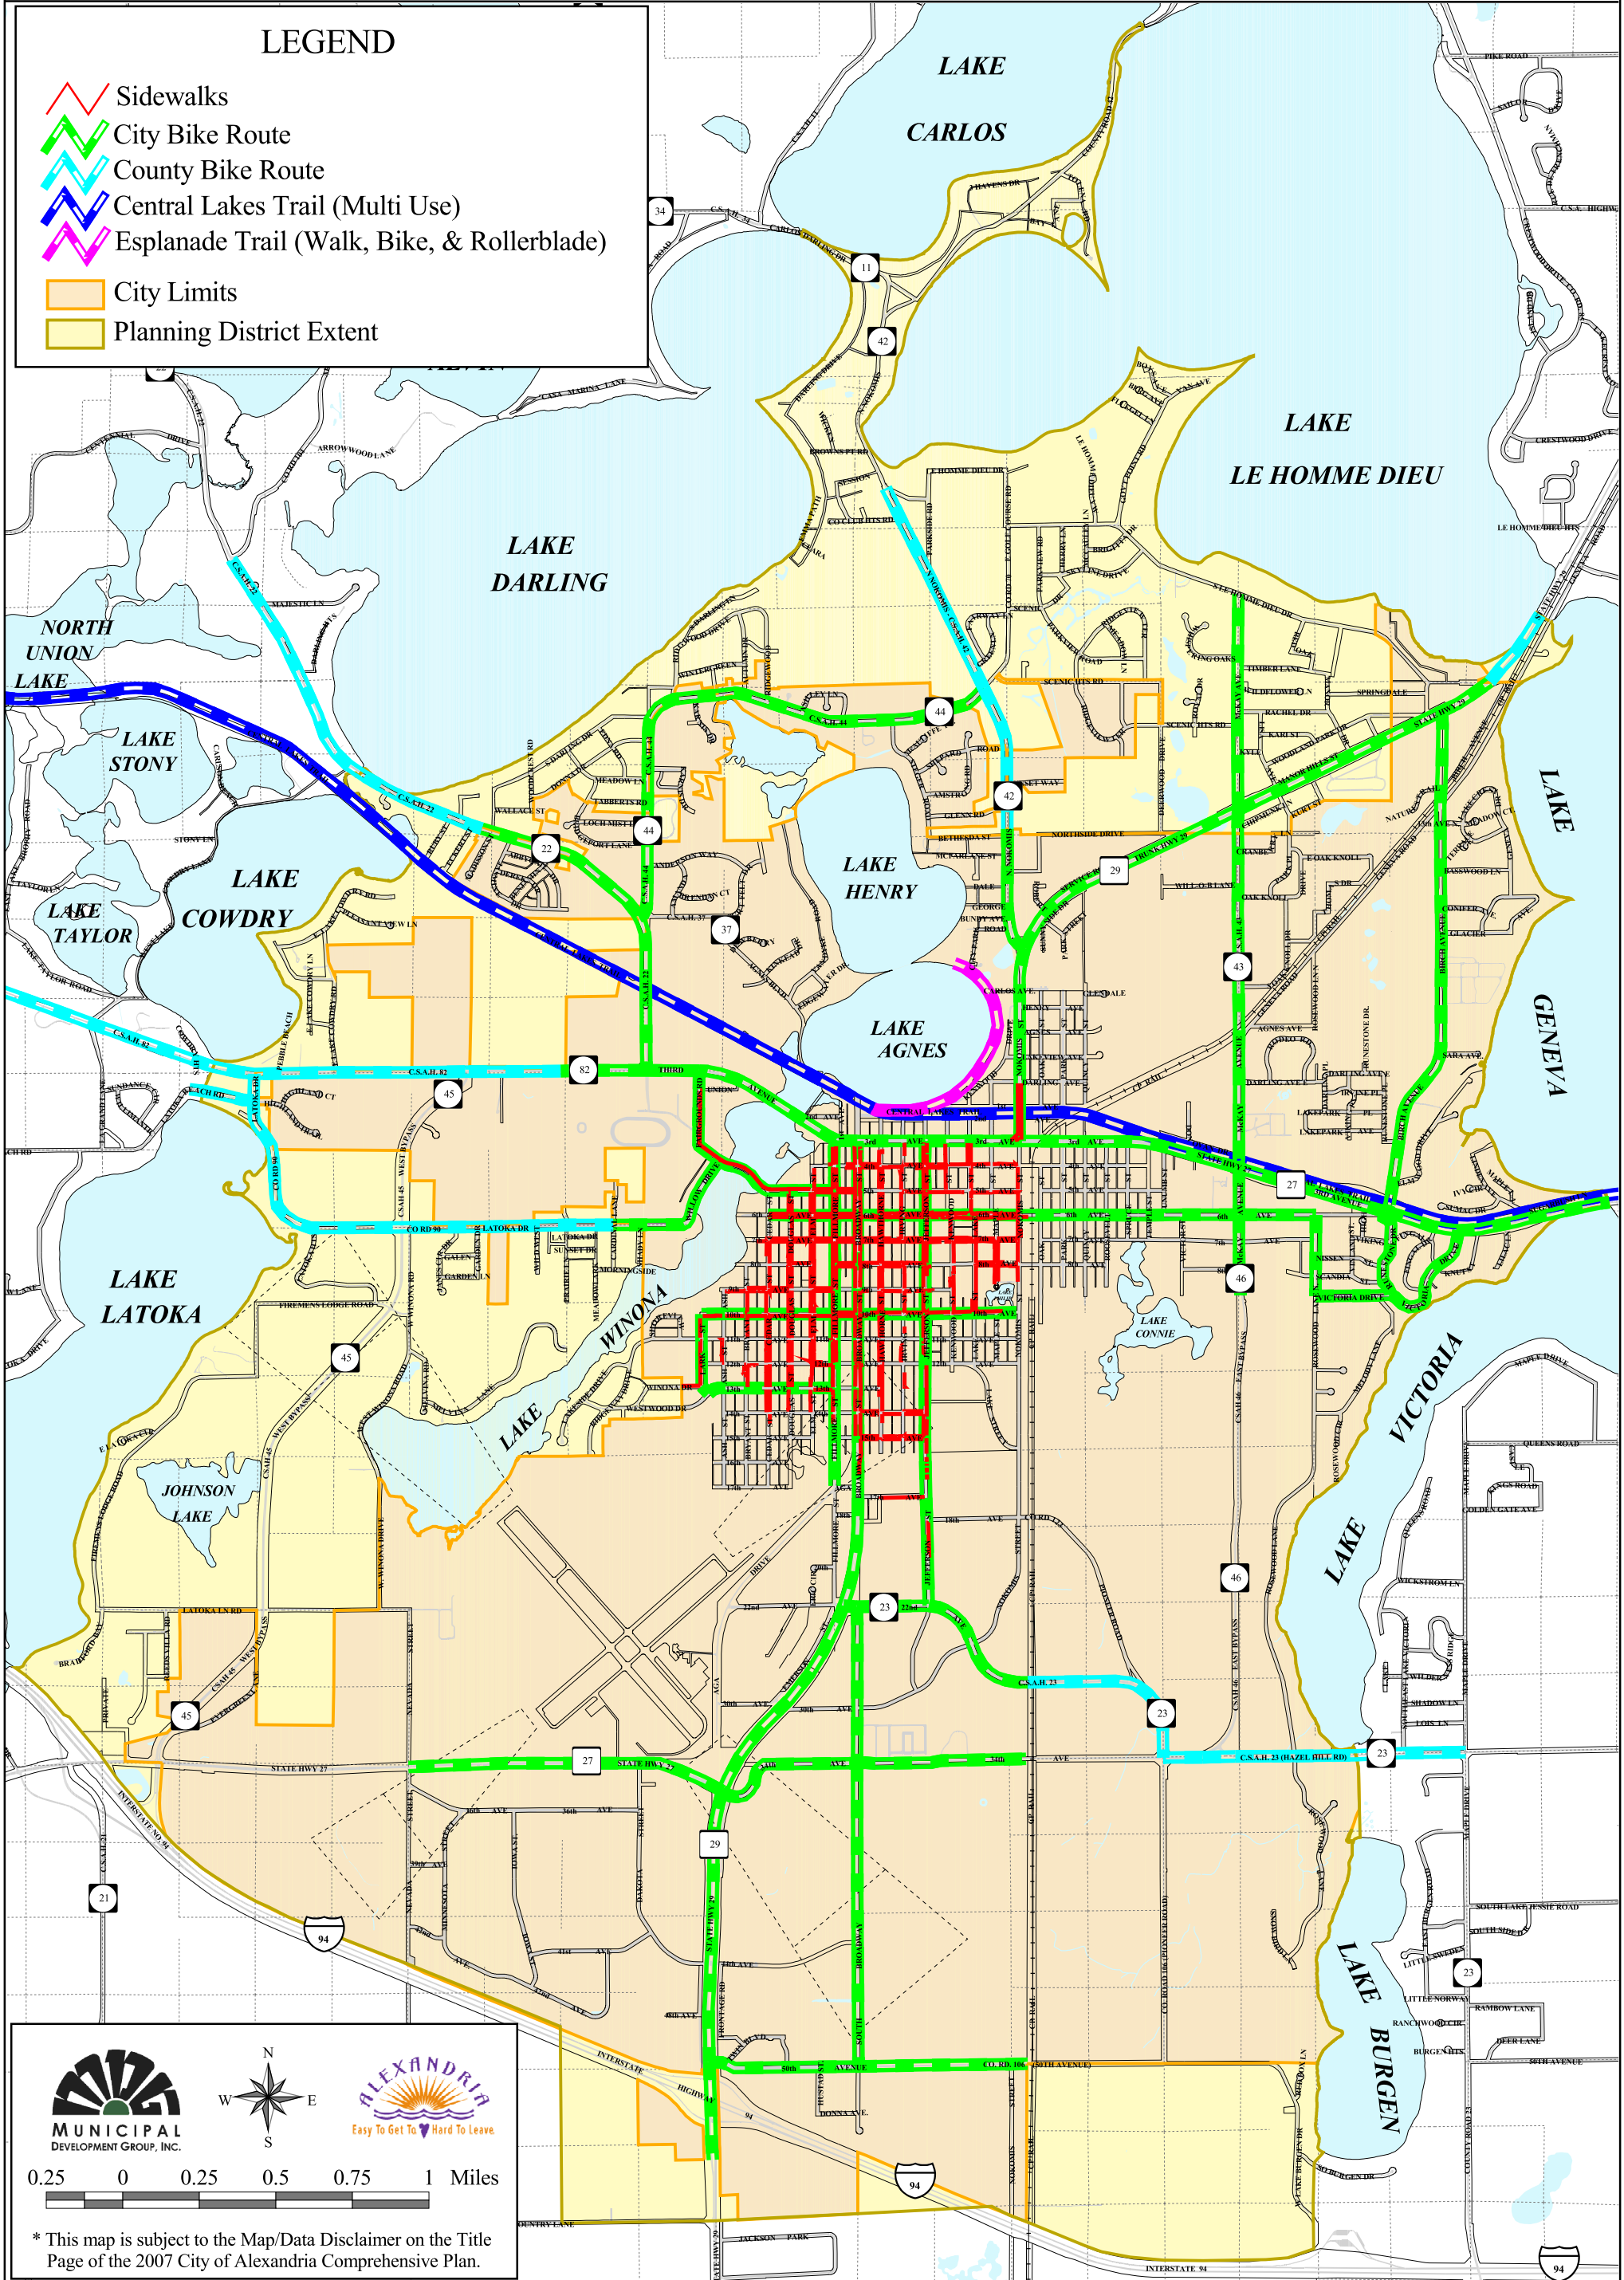

City of Alexandria - 2007 Comprehensive Plan

Map 7-3, Sidewalks and Trails

LEGEND

-  Sidewalks
-  City Bike Route
-  County Bike Route
-  Central Lakes Trail (Multi Use)
-  Esplanade Trail (Walk, Bike, & Rollerblade)
-  City Limits
-  Planning District Extent

0.25 0 0.25 0.5 0.75 1 Miles

* This map is subject to the Map/Data Disclaimer on the Title Page of the 2007 City of Alexandria Comprehensive Plan.