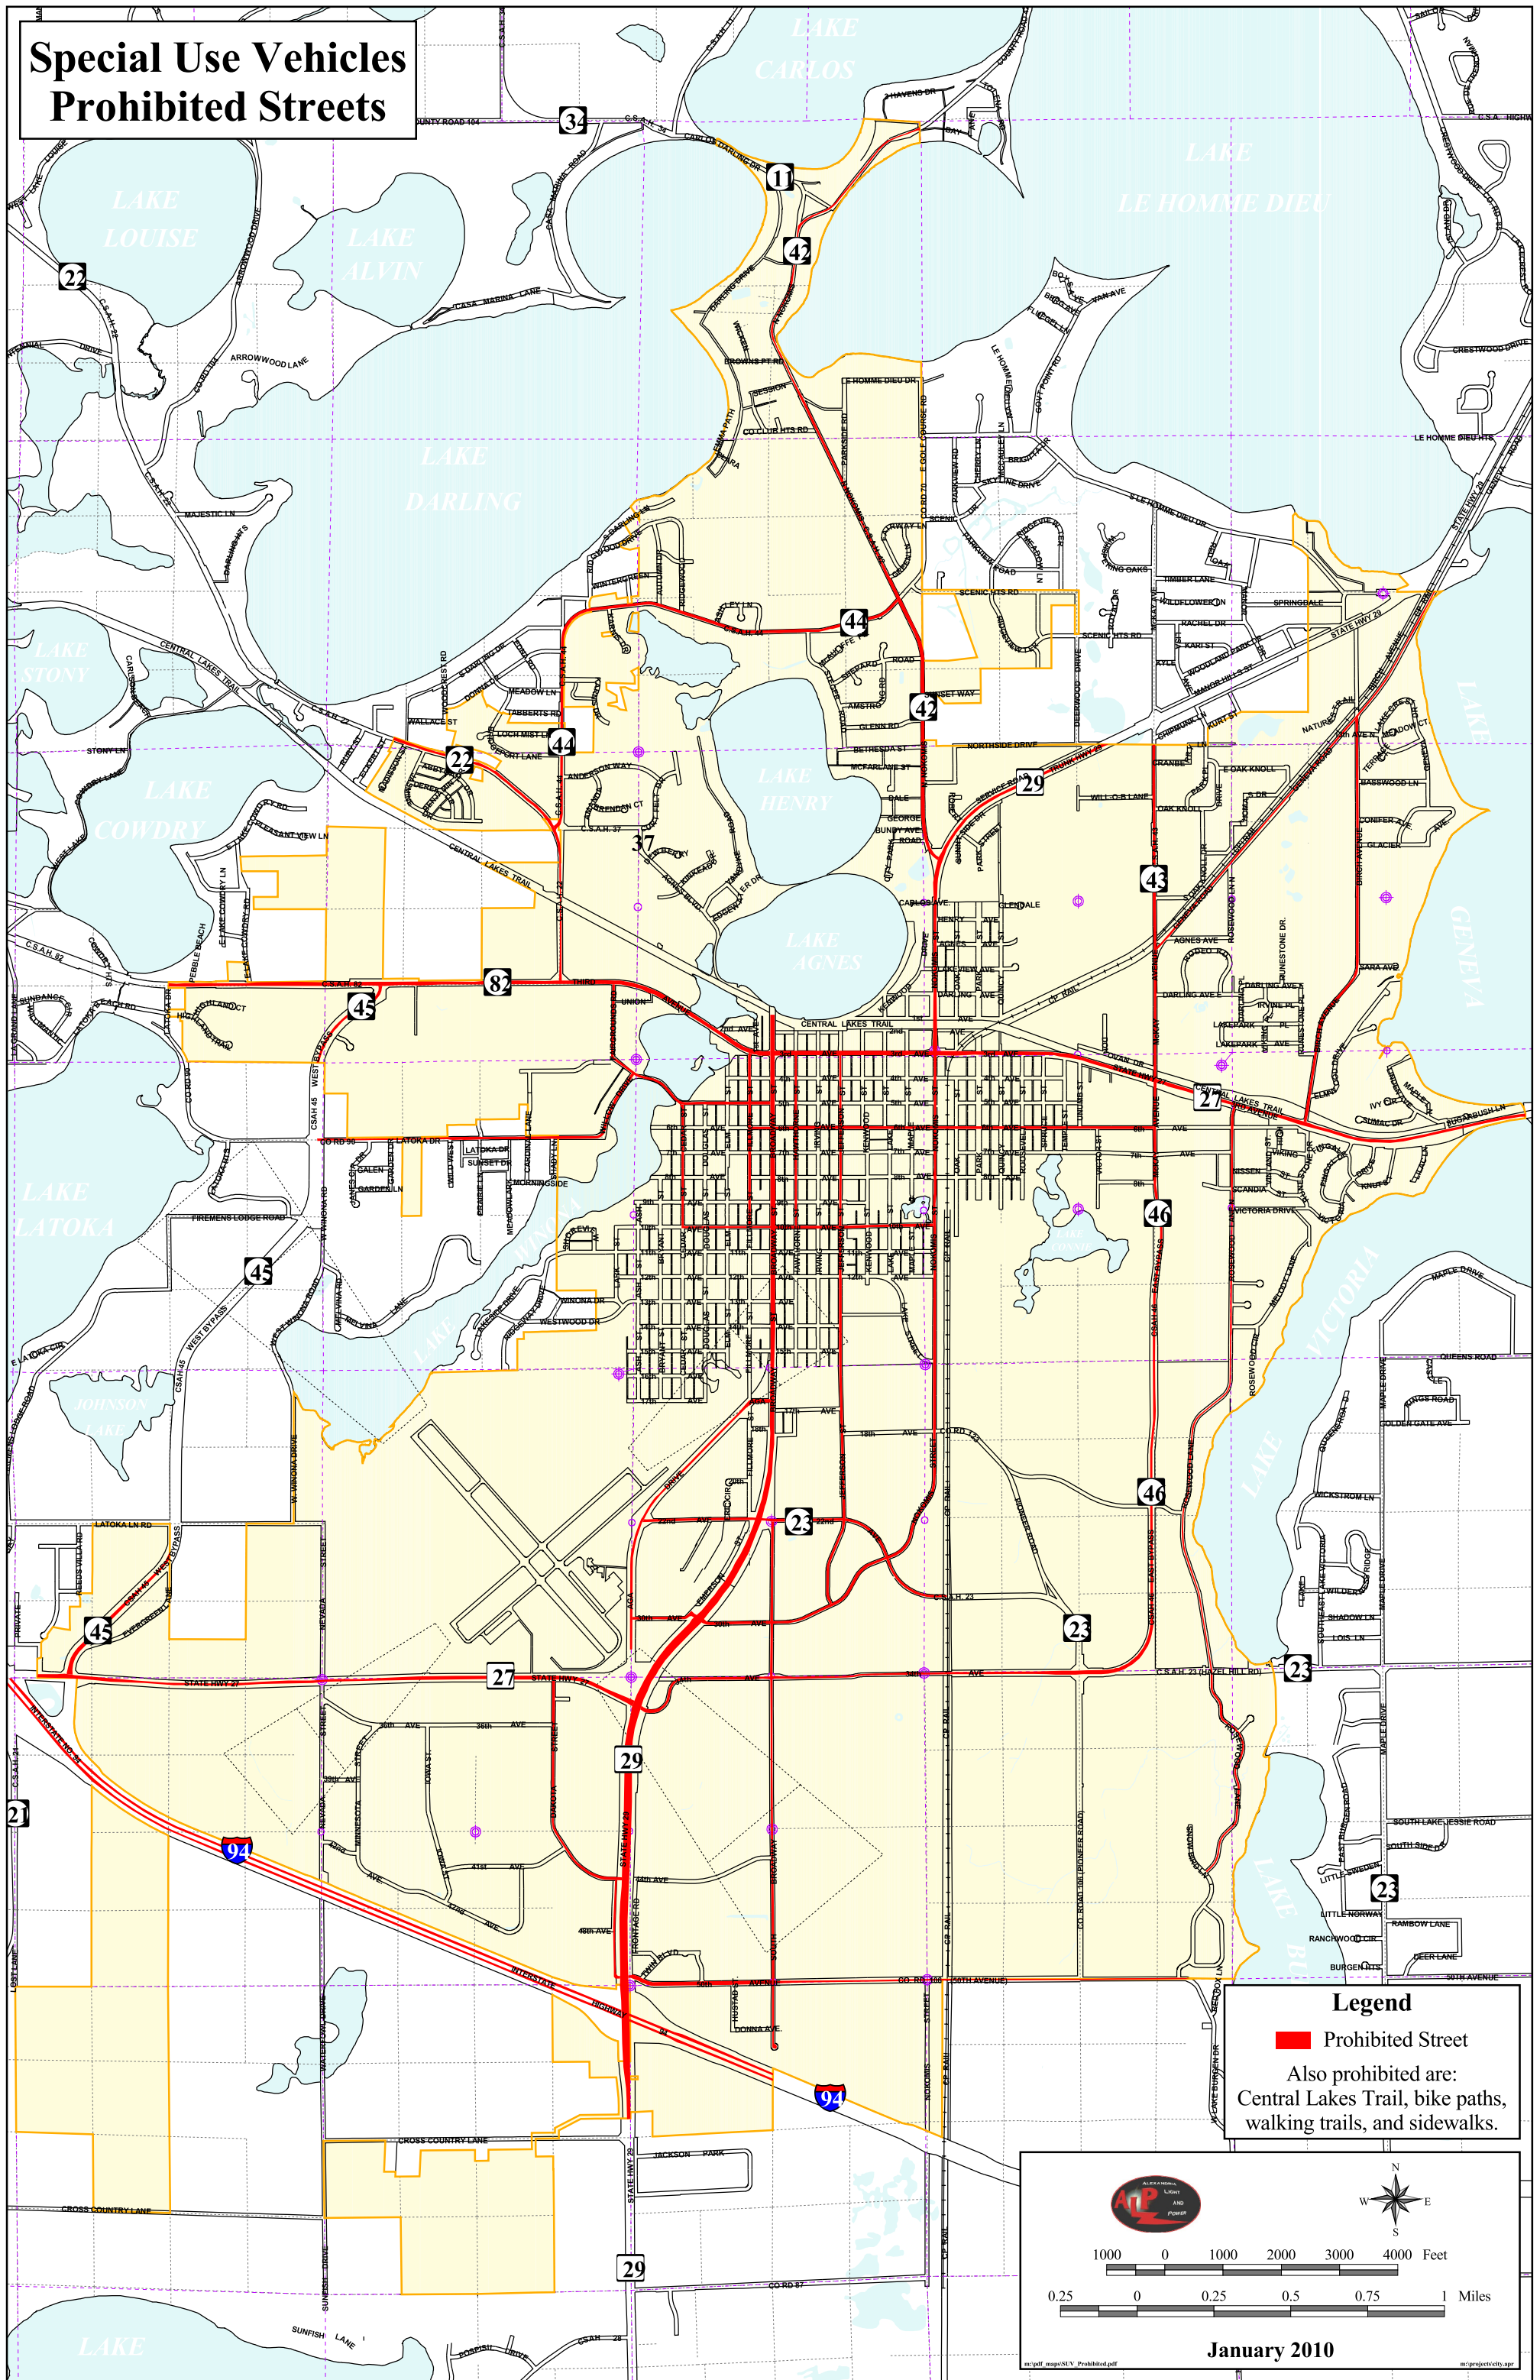

Special Use Vehicles Prohibited Streets

Legend

 Prohibited Street

Also prohibited are:
Central Lakes Trail, bike paths,
walking trails, and sidewalks.

January 2010