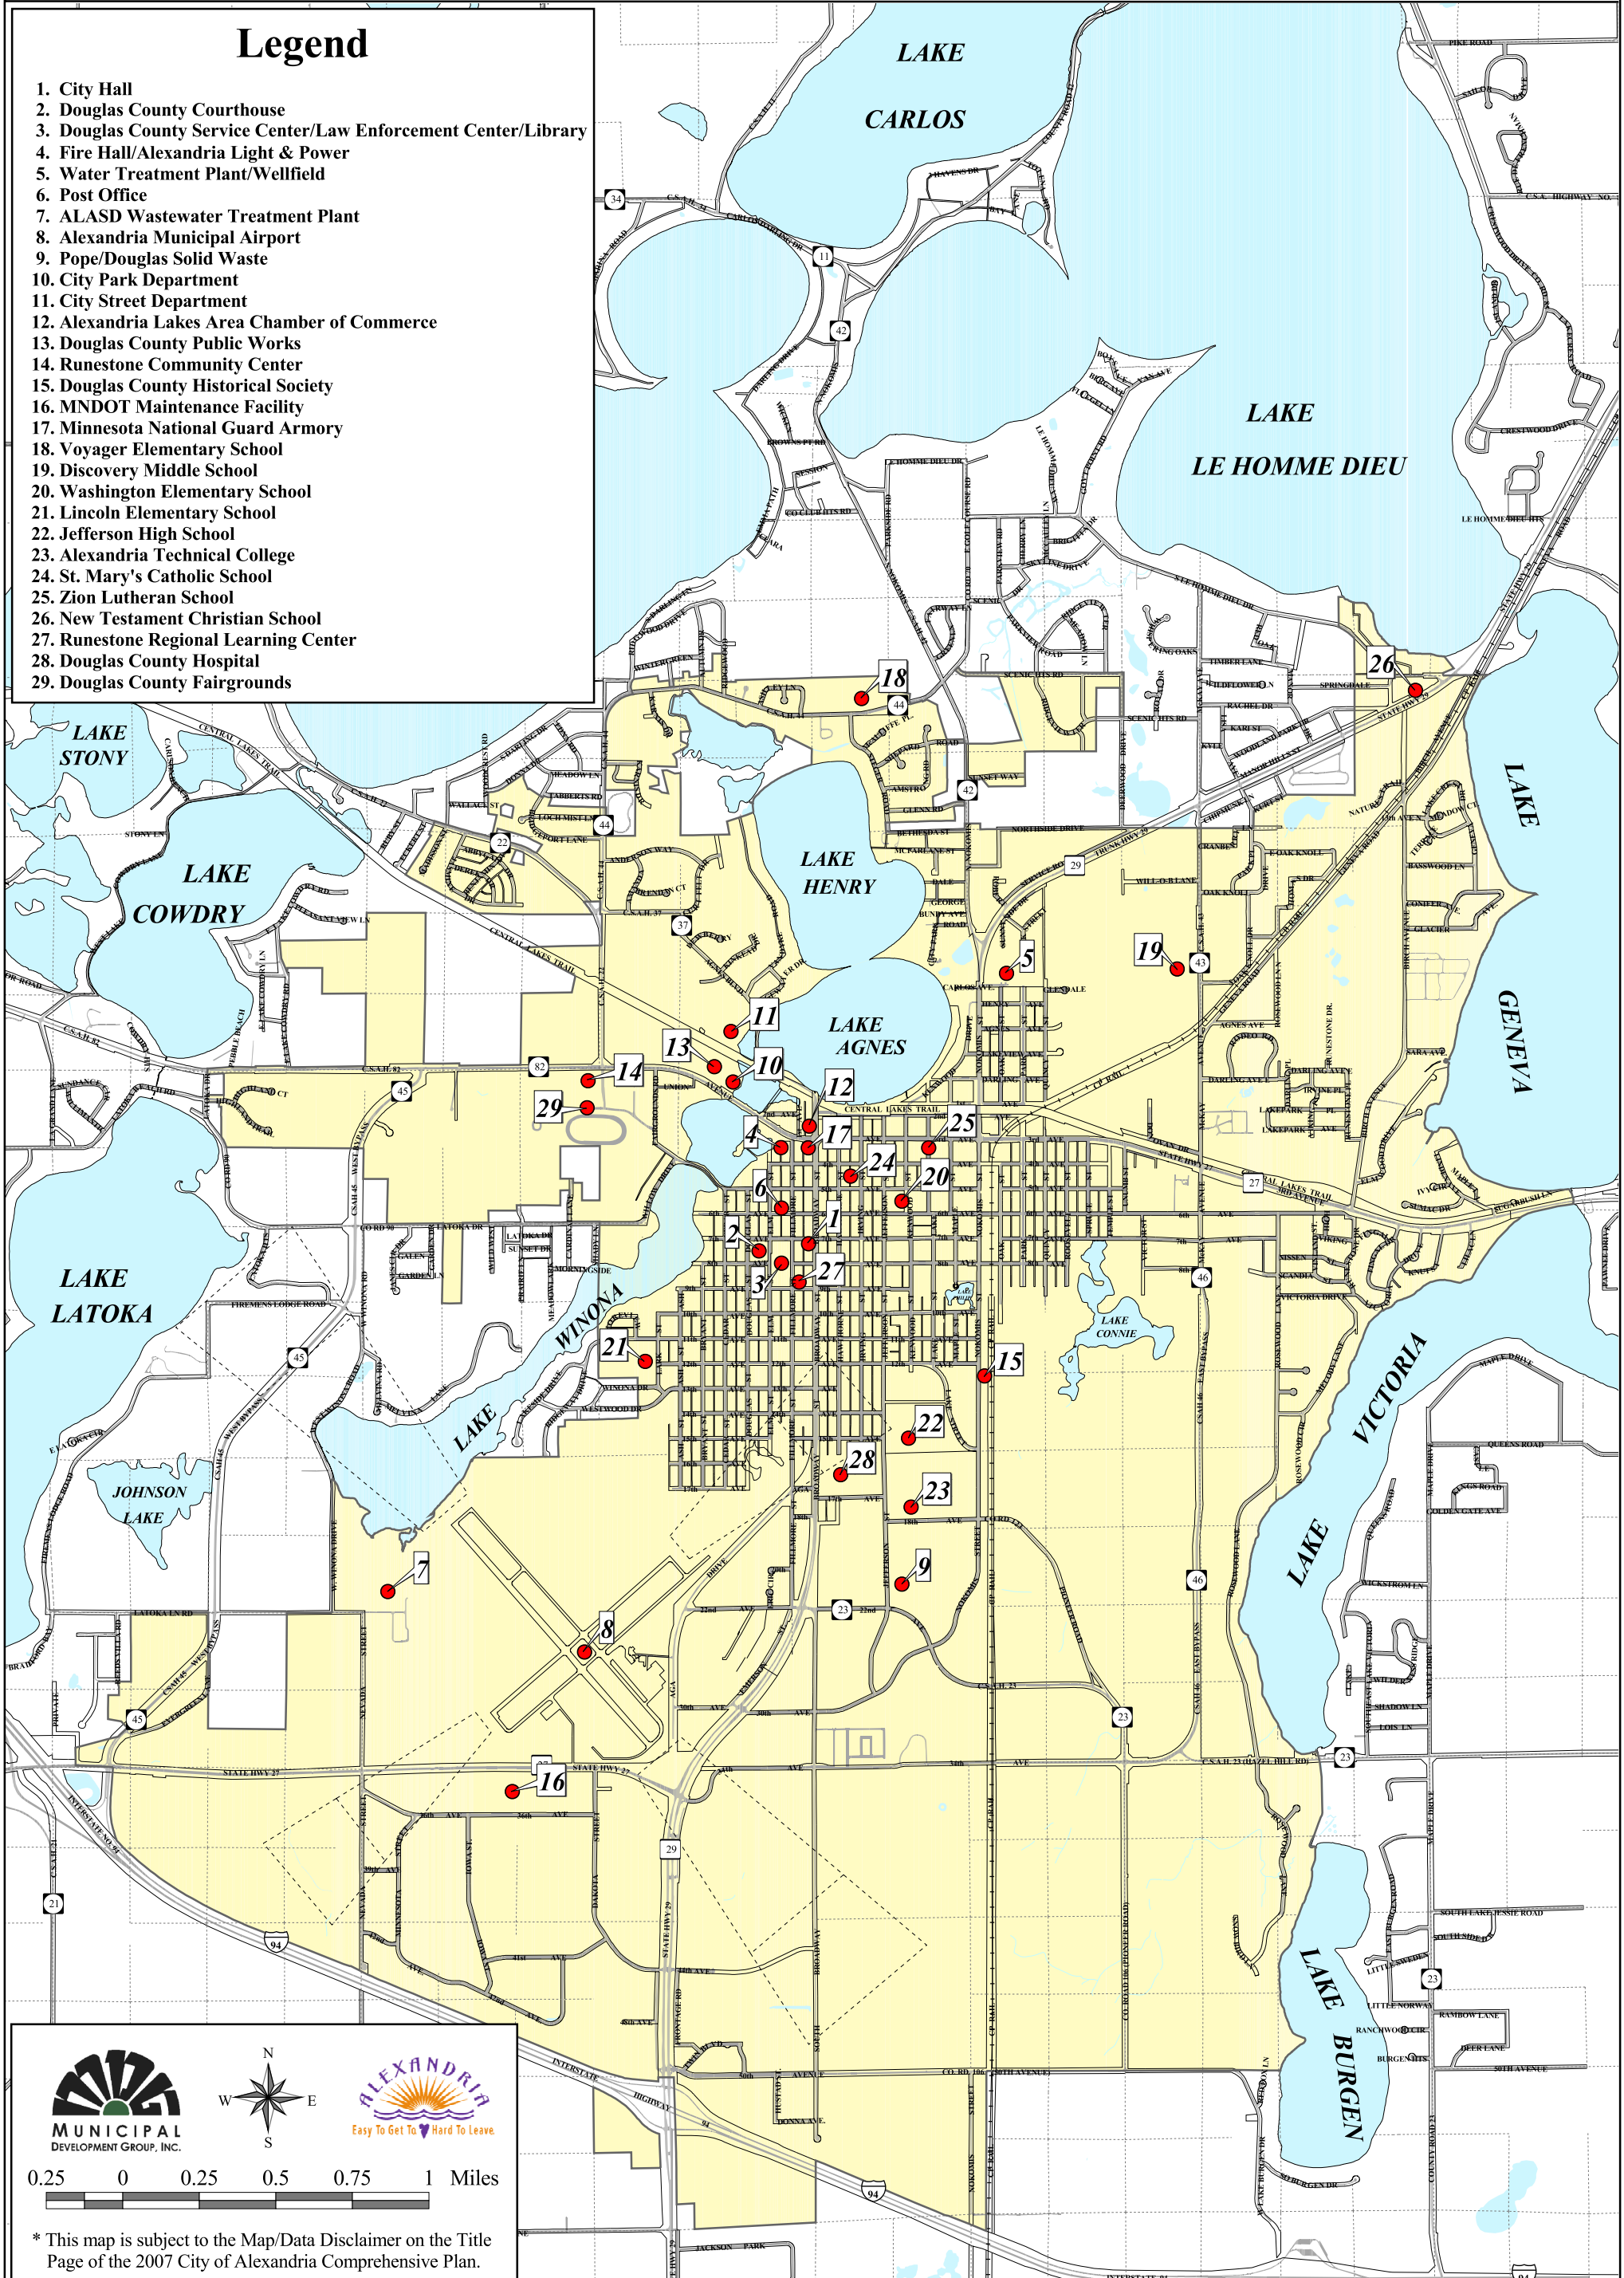

City of Alexandria - 2007 Comprehensive Plan

Map 9-1, Municipal and Public Buildings

Legend

1. City Hall
2. Douglas County Courthouse
3. Douglas County Service Center/Law Enforcement Center/Library
4. Fire Hall/Alexandria Light & Power
5. Water Treatment Plant/Wellfield
6. Post Office
7. ALASD Wastewater Treatment Plant
8. Alexandria Municipal Airport
9. Pope/Douglas Solid Waste
10. City Park Department
11. City Street Department
12. Alexandria Lakes Area Chamber of Commerce
13. Douglas County Public Works
14. Runestone Community Center
15. Douglas County Historical Society
16. MNDOT Maintenance Facility
17. Minnesota National Guard Armory
18. Voyager Elementary School
19. Discovery Middle School
20. Washington Elementary School
21. Lincoln Elementary School
22. Jefferson High School
23. Alexandria Technical College
24. St. Mary's Catholic School
25. Zion Lutheran School
26. New Testament Christian School
27. Runestone Regional Learning Center
28. Douglas County Hospital
29. Douglas County Fairgrounds

0.25 0 0.25 0.5 0.75 1 Miles

* This map is subject to the Map/Data Disclaimer on the Title Page of the 2007 City of Alexandria Comprehensive Plan.